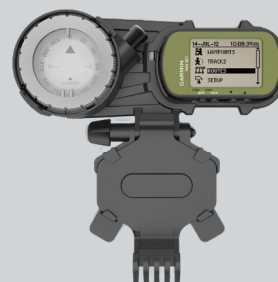

ORDER NOW | [360.210.4370](tel:360.210.4370) | info@kagwerks.com

WWW.KAGWERKS.COM

2815 NW Leadbetter Dr. Suite 101, Camas, WA 98607

© 2021 KAGWERKS