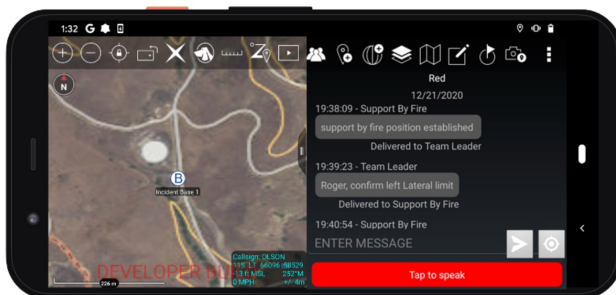

## Beartooth MK II Mesh Radio

The Beartooth MK II is an ultra-lightweight self-forming mesh radio built for tactical teams that connects with your smartphone to send push-to-talk voice, text, and locations. We enable robust, secure communications when cellular connectivity is unavailable or compromised.

Beartooth transmits all of your TAK data in both a server-less and server-based environment.

Our robust mesh network meets your mission requirements and team expectations with easy setup and reliable use.