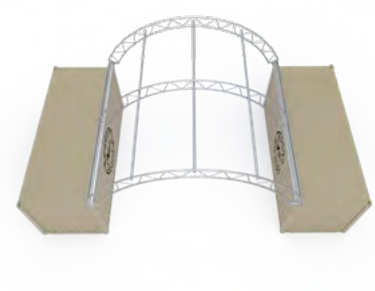

A BeaverFit SunPro offers protection from the sun and rain allowing users to train despite the elements. The SunPro can be anchored directly to concrete ground anchors or to another BeaverFit Container Gym.

BEAVERFIT SUNPRO: Increase the Effectiveness of Your Workout Space

A BeaverFit SunPro offers protection from the sun and rain allowing users to train despite the elements. The SunPro can be anchored directly to concrete ground anchors or to another BeaverFit Container Gym.

PRODUCTS: THE 20' X 20' HUMAN PERFORMANCE SHELTER

Locker to Concrete Ground Anchors

8' TO GROUND

10' TO GROUND

20' TO GROUND

BEAVERFIT SUNPRO: Increase the Effectiveness of Your Workout Space

A BeaverFit SunPro offers protection from the sun and rain allowing users to train despite the elements. The SunPro can be anchored directly to the ground or to another BeaverFit Container Gym.