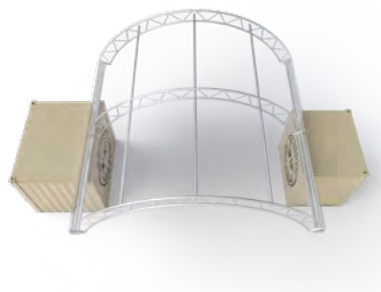

BEAVERFIT SUNPRO: Increase the Effectiveness of Your Workout Space

A BeaverFit SunPro offers protection from the sun and rain allowing users to train despite the elements. The SunPro can be anchored directly to concrete ground anchors or to another BeaverFit Container Gym.

PRODUCTS: THE 20' X 20' HUMAN PERFORMANCE SHELTER

Locker to Locker Options

8' TO 8'

10' TO 8'

20' TO 8'

10' TO 10'

20' TO 10'

20' TO 20'