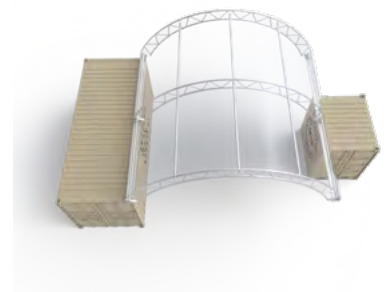

BEAVERFIT SUNPRO: Increase the Effectiveness of Your Workout Space

A BeaverFit SunPro offers protection from the sun and rain allowing users to train despite the elements. The SunPro can be anchored directly to concrete ground anchors or to another BeaverFit Container Gym.

PRODUCTS: THE 20' X 20' HUMAN PERFORMANCE SHELTER

Locker to Locker Options

8' TO 8'

10' TO 8'

20' TO 8'

10' TO 10'

20' TO 10'

20' TO 20'