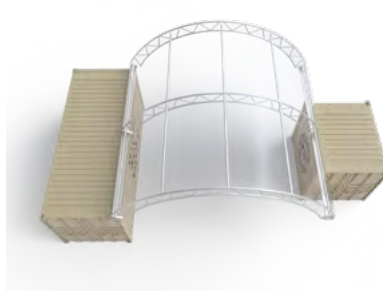

BEAVERFIT SUNPRO: Increase the Effectiveness of Your Workout Space

A BeaverFit SunPro offers protection from the sun and rain allowing users to train despite the elements. The SunPro can be anchored directly to concrete ground anchors or to another BeaverFit Container Gym.

PRODUCTS: THE 20' X 20' HUMAN PERFORMANCE SHELTER

Locker to Locker Options

8' TO 8'

10' TO 8'

20' TO 8'

10' TO 10'

20' TO 10'

20' TO 20'