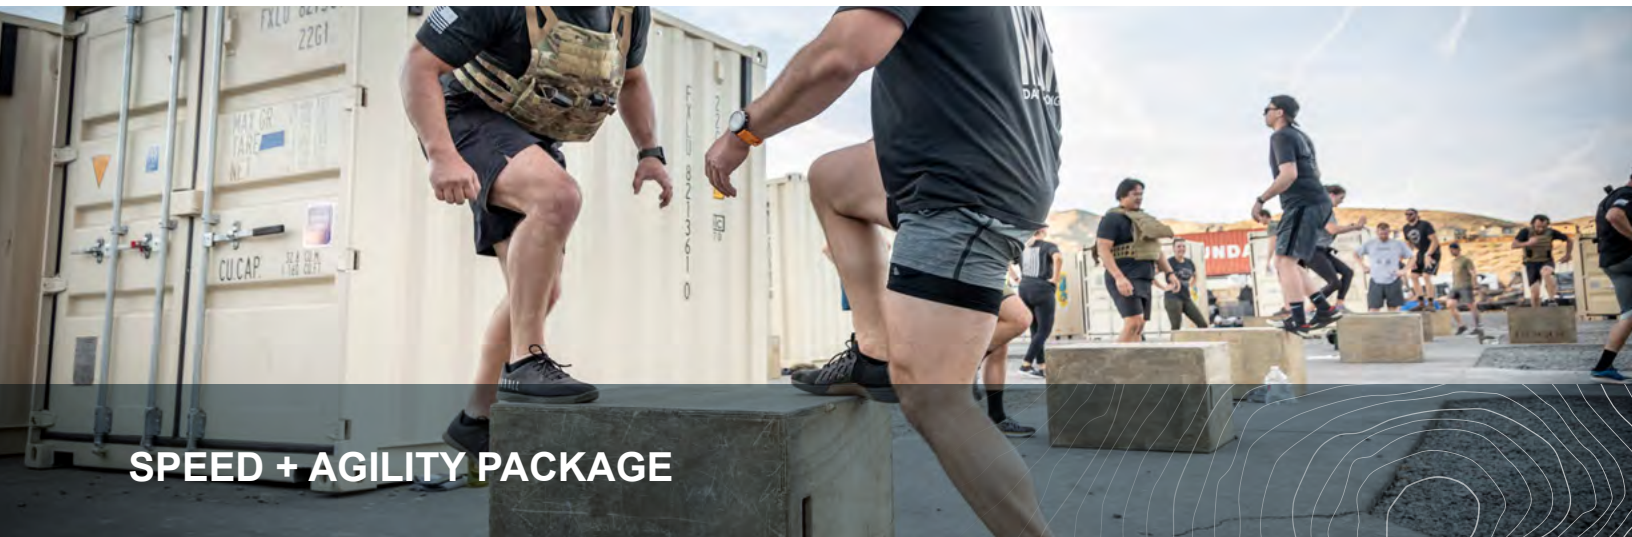

SPEED + AGILITY PACKAGE

The below equipment is included in the Speed and Agility Package:

- + (1) AGILITY LADDER
- + (1) GREY MAN GEAR™ PUSH/PULL SLED
- + (1) HURDLE SET
- + (1) GREY MAN GEAR™ 3 IN 1 WOOD PLYO BOX (20"X24"X30")