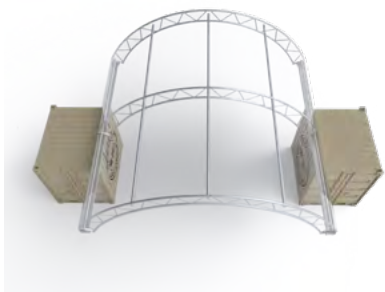

PRODUCTS: THE 20' X 20' HUMAN PERFORMANCE SHELTER

Locker to Locker Options

8' TO 8'