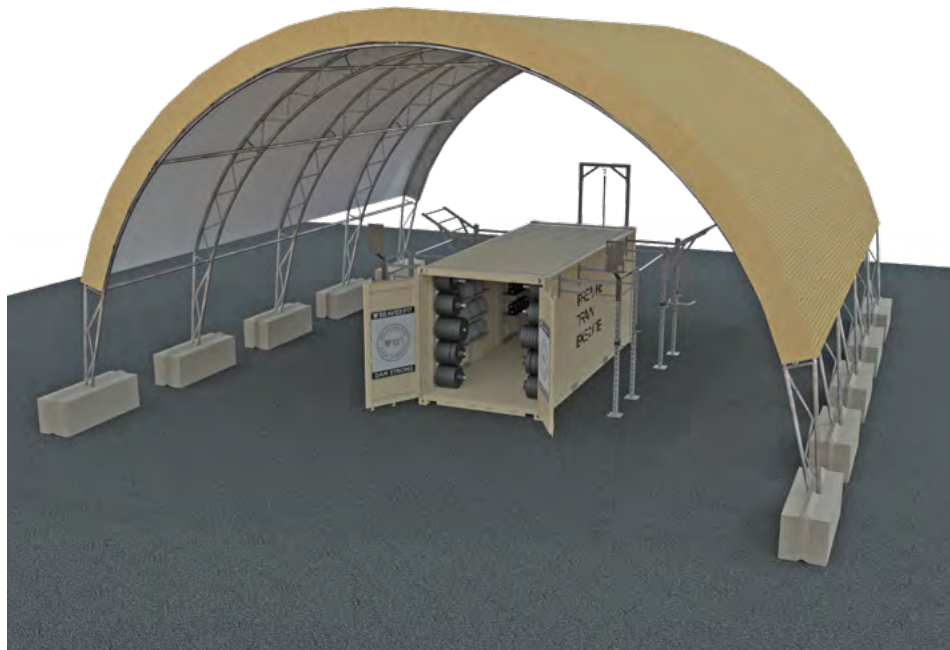

BEAVERFIT PERFORMANCE LOCKERS:
Expand Your Fitness Footprint

The Container Gym is BeaverFit’s flagship patented product. The BeaverFit Container Gyms are standard shipping containers fabricated to anchor BeaverFit Training Rigs with custom storage for all the equipment necessary to create world class training centers.

BEAVERFIT SUNPRO: Increase the Effectiveness of Your Workout Space

A BeaverFit SunPro offers protection from the sun and rain allowing users to train despite the elements. The SunPro can be anchored directly to concrete ground anchors or to another BeaverFit Container Gym.

PRODUCTS: THE 20' X 20' HUMAN PERFORMANCE SHELTER

Locker to Concrete Ground Anchors

8' TO GROUND

10' TO GROUND

20' TO GROUND

BEAVERFIT SUNPRO: Increase the Effectiveness of Your Workout Space

A BeaverFit SunPro offers protection from the sun and rain allowing users to train despite the elements. The SunPro can be anchored directly to the ground or to another BeaverFit Container Gym.

PRODUCTS: THE 41' X 40' SUNPRO OVER 20' CONTAINER Ground to Ground with Concrete Anchors

RUBBER FLOORING + LIGHTING

Increase the Safety of Your Outdoor Training Center

Adding rubber flooring, lifting platforms and lighting will help to increase the safety and effectiveness of your workout. Flooring and lifting platforms provide a more even surface level that helps to remove trip hazards and helps extend the life of your equipment. BeaverFit can also assist with any ground preparation if needed.