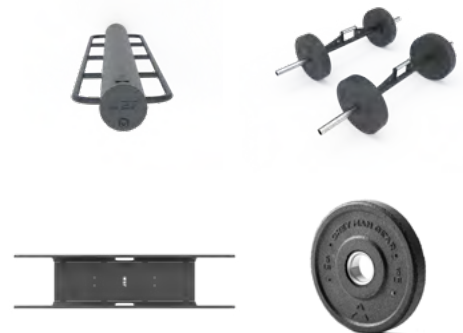

STRENGTH + POWER PACKAGE

The below equipment is included in the Strength and Power Package:

- + (1) 20 KG GREY MAN GEAR™ OLYMPIC BARBELL
  W/ SPRING COLLARS
- + (1) GREY MAN GEAR™ HEX BAR W/ SPRING COLLARS
- + (1) 190LB GREY MAN GEAR™ BUMPER PLATE SET
  (45LB SET, 25LB SET, 15LB AND 10LB SET)

TACTICAL TRAINING PACKAGE

The below equipment is included in the Tactical Training Package:

- + (1) BEAVERFIT SQUAD LOG (75KG)
- + (1) BEAVERFIT FARMER WALK HANDLE PAIR (30LBS EACH)
- + (1) BEAVERFIT WEIGHTED STRETCHER
- + (1) GREY MAN GEAR BUMPER PLATE SET
  (4 - 25LB PLATES, 4 - 10LB PLATES)