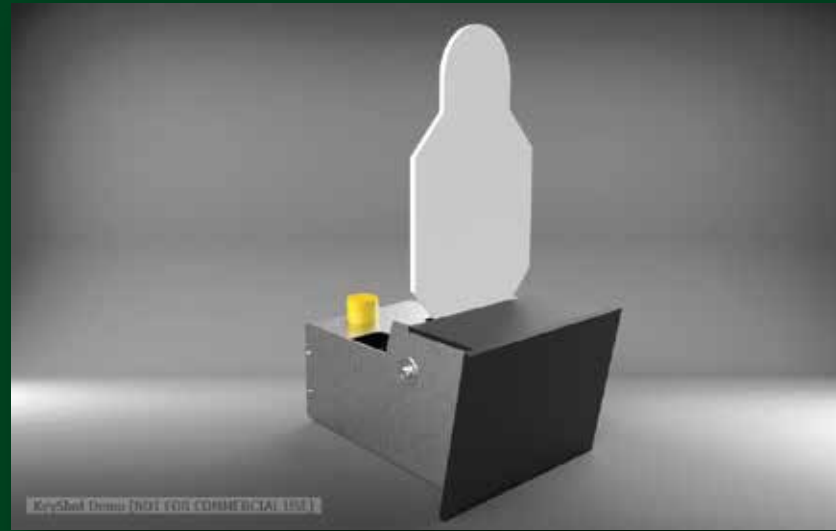

Self Resetting Target SRT-3000

Specifications:

Performance Specifications:

Lift Capacity: Up to a 16in silhouette.

Lift/Reset Time: Less than 3 seconds

Physical Specifications:

Dimensions: 15in L, 9in W, 10in H
*not including silhouette

AC Voltage: 120VAC to 12VDC
750W power supply.

Strategic Systems Inc. Self Resetting Target (SRT-3000) device is a larger version of the revolutionary SRT-1000 Self Resetting target for live fire training. The unit lifts a variety of head-plate silhouettes up to 30 lbs. 12" to 14" round plates and up to 16" man-shaped AR500 steel plates.

The target may be used with a variety of calibers from 9mm to .308 Recommended stand-off distance for pistol is >15M or >30M for rifle.

Long lasting AR500 steel headplate can be easily replaced if/when it finally becomes deformed. Simple one-button operation gets you shooting in no time with audible/visual report of hits but simple and efficient resetting motor saves down-range recock time.

Practice the 4 Rules.

A variety of AR500 steel plates are available for use with the SRT-3000. Simple replacement and adjustment allows for quick change of plates to spend more time shooting and less time recocking the range.